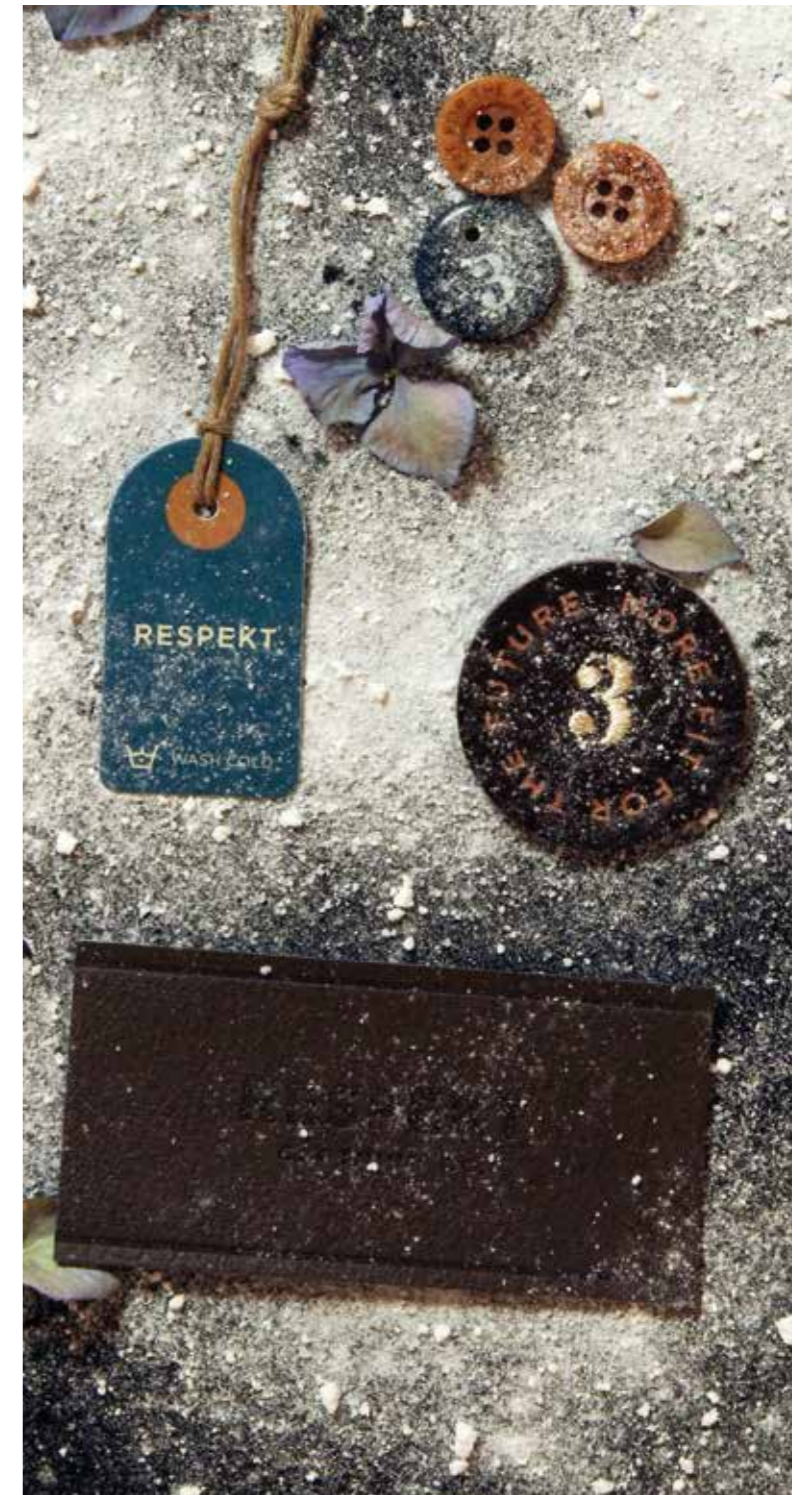

ADDRESS

Nilorn UK Ltd
Station Works,
Greens Mill Court,
Cononley, N.Yorks
BD20 8FE

CONTACT

01535 673 500
info@uk.nilorn.com

ONLINE

nilorn.co.uk

SOCIAL

f /nilornuk
t /nilorn_uk
i /nilornuk
o /nilorn_uk
v /nilorngb

WORLDWIDE

BANGLADESH BELGIUM DENMARK
GERMANY HONG KONG INDIA ITALY
PAKISTAN PORTUGAL SHANGHAI
SWEDEN SWITZERLAND TURKEY
UNITED KINGDOM USA

REGISTERED

Nilorn UK Ltd
No: 00 434 050
England & Wales
VAT: 179 346 916